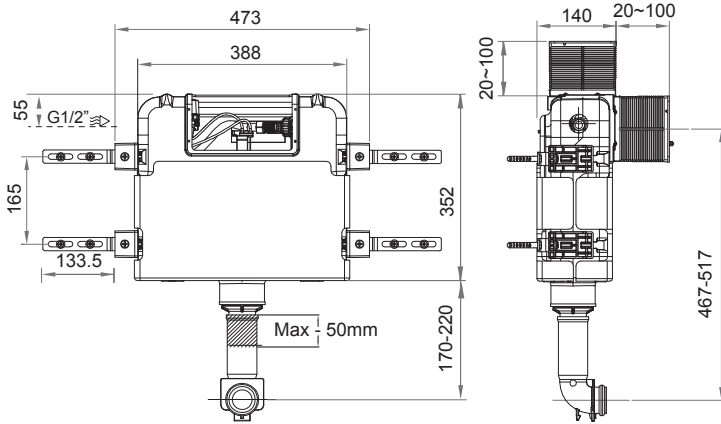

**LOW LEVEL
CABLE INWALL CISTERN**

FRONT OR TOP FLUSH
NO FRAME
FOR BTW PANS
REQUIRES PUSH PLATE
WELS 4 STAR
CODE:
PA136