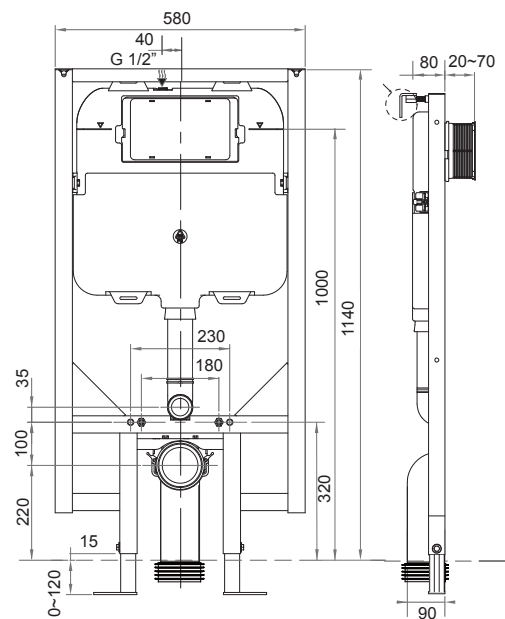

FULL FRAME PNEUMATIC 90MM INWALL CISTERN

FRONT FLUSH
FOR WALL HUNG PANS
REQUIRES PUSH PLATE
WELS 4 STAR
CODE:
PA121

LOW LEVEL INWALL CISTERN

The new "low level" inwall cistern is not as high as standard inwall cisterns. The benefit being they can fit in a smaller space like under a window. They are also cable operated with top or front flush options.

FEATURES

- Weight tested to 400kg
- Easily maintained with all maintenance is through the front panel with no special access panel required unless you are isolating the push panel (Pneumatic)
- Parts easily replaced and available
- Pneumatic, mechanical or cable operation
- Multiple design and colour options for push panels
- Remote installation with up to 3m for Pneumatic push panels
- WELS 4 star rating 4.5/3L 3.3L average flush
- Made from high density polyethylene
- Wall fixing kit included
- Multiple fixation points for the installer
- All fixations and pipework supplied to install to the soil pipe