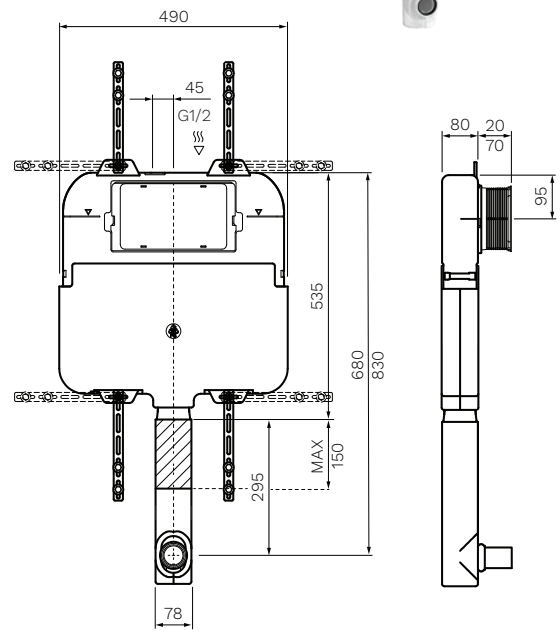

**PNEUMATIC 90MM
INWALL CISTERN**

FRONT FLUSH
NO FRAME
FOR BTW PANS
REQUIRES PUSH PLATE
WELS 4 STAR
CODE:
PA111