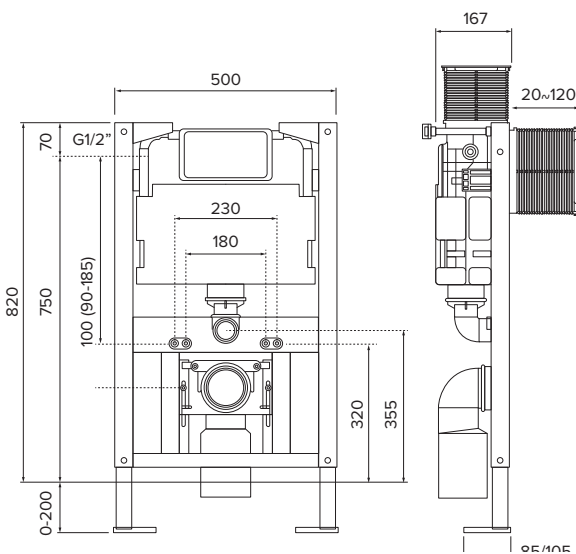

INWALL CISTERNS

FULL FRAME LOW LEVEL CABLE INWALL CISTERN

FRONT OR TOP FLUSH
FOR WALL HUNG PANS
REQUIRES PUSH PLATE
WELS 4 STAR
CODE:
PA141