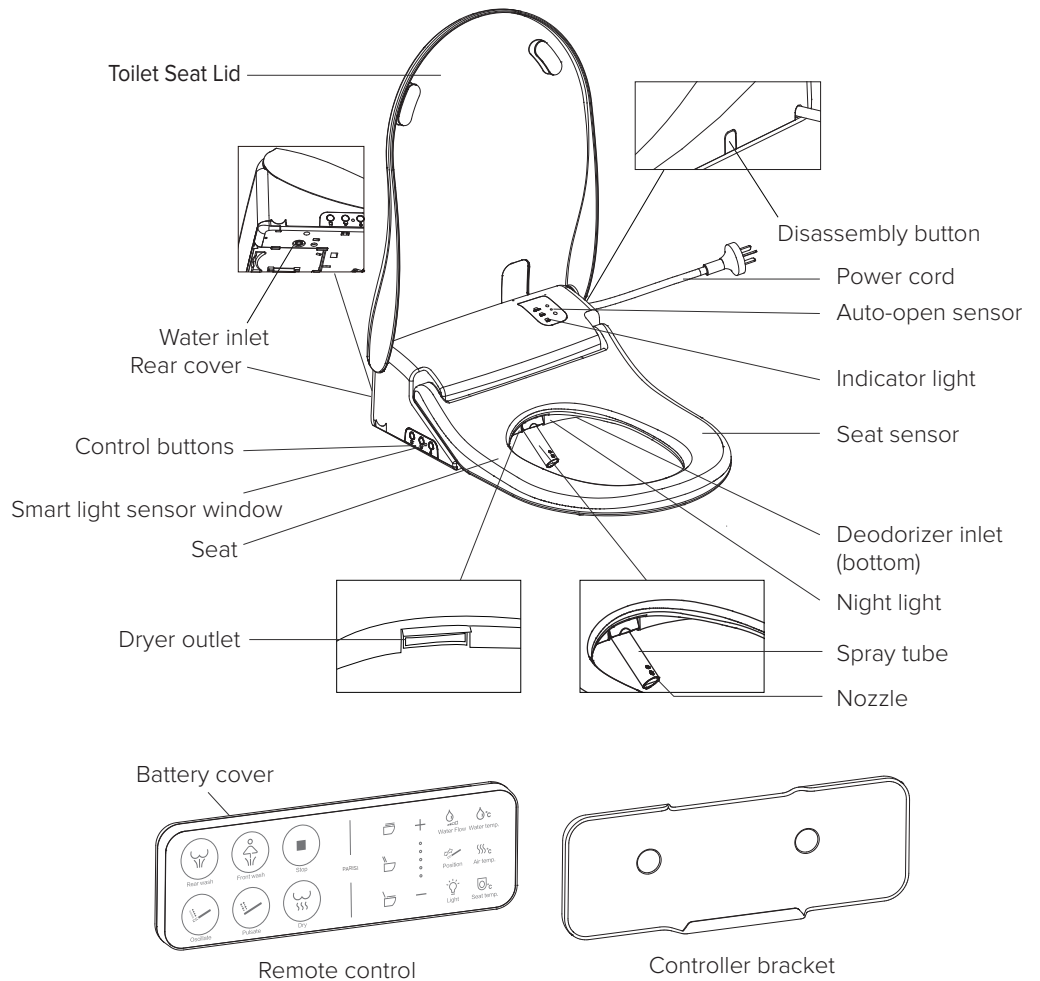

FEATURES/FUNCTIONS

- Rear wash
- Front wash
- Oscillate
- Pulsate
- Dry
- Water flow
- Water temperature
- Nozzle position
- Air temperature
- Light
- Seat temperature